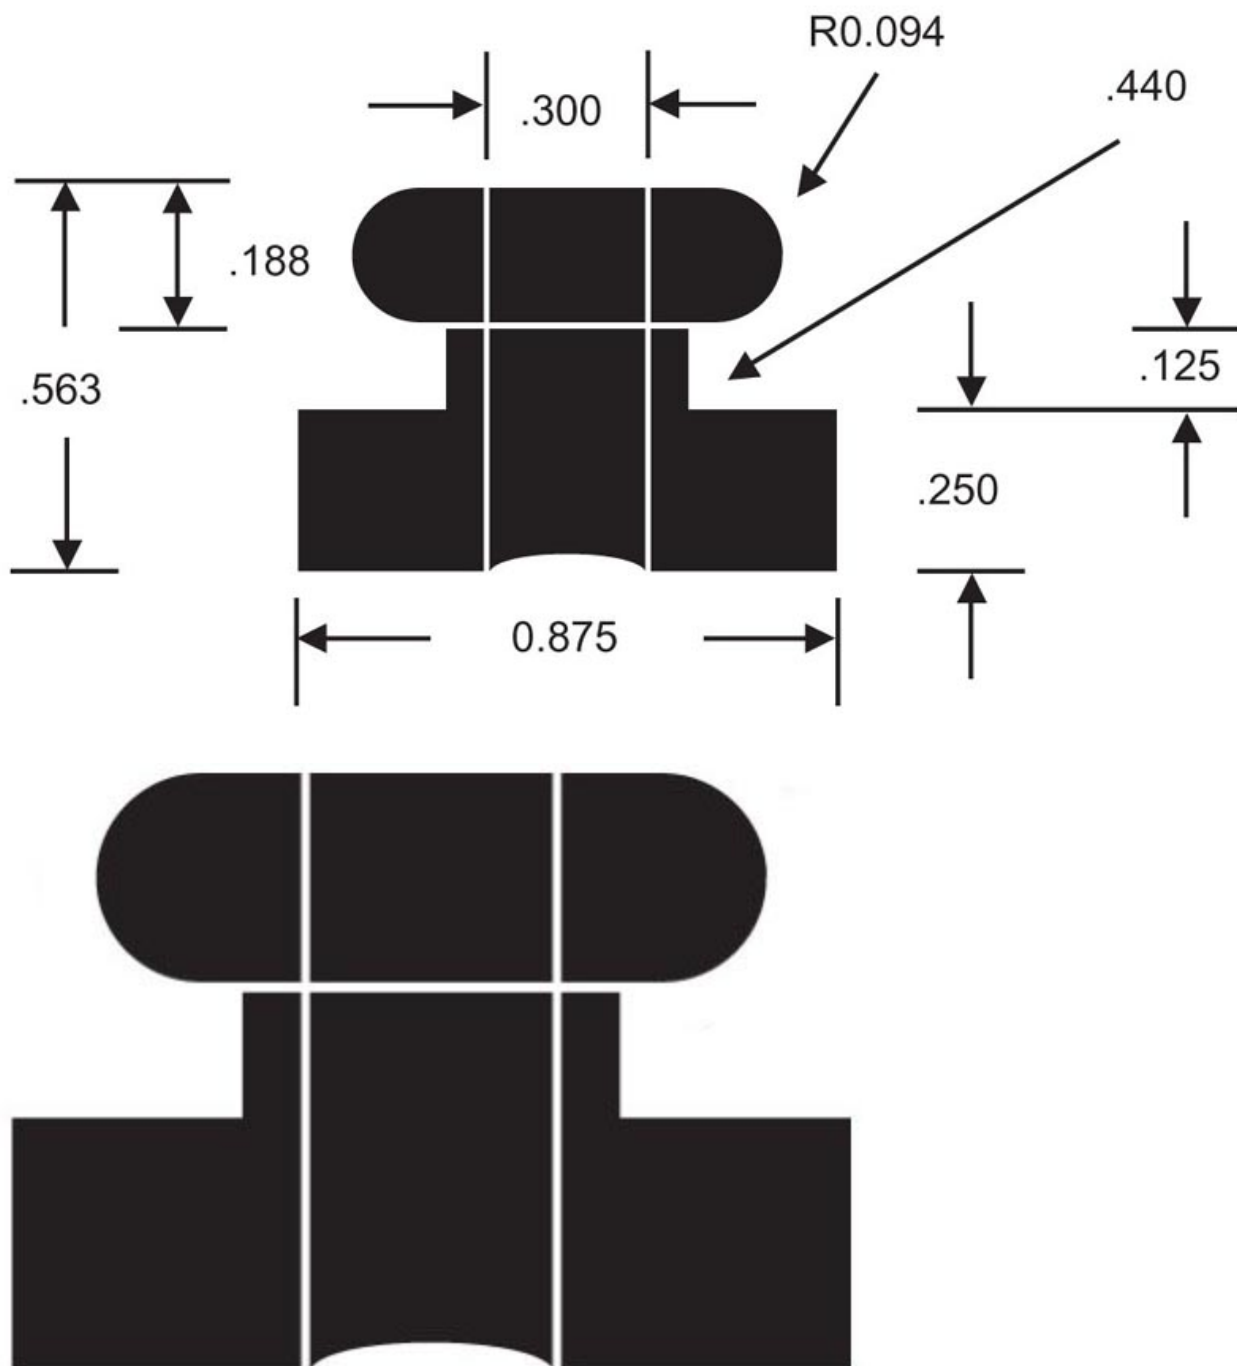

# CM-2420B

in Compressor Mounts

HEIGHT (IN)	0.563
WIDTH (IN)	0.875
PRODUCT TYPE	Mounts
MANUFACTURER	RPM Mechanical, Inc.