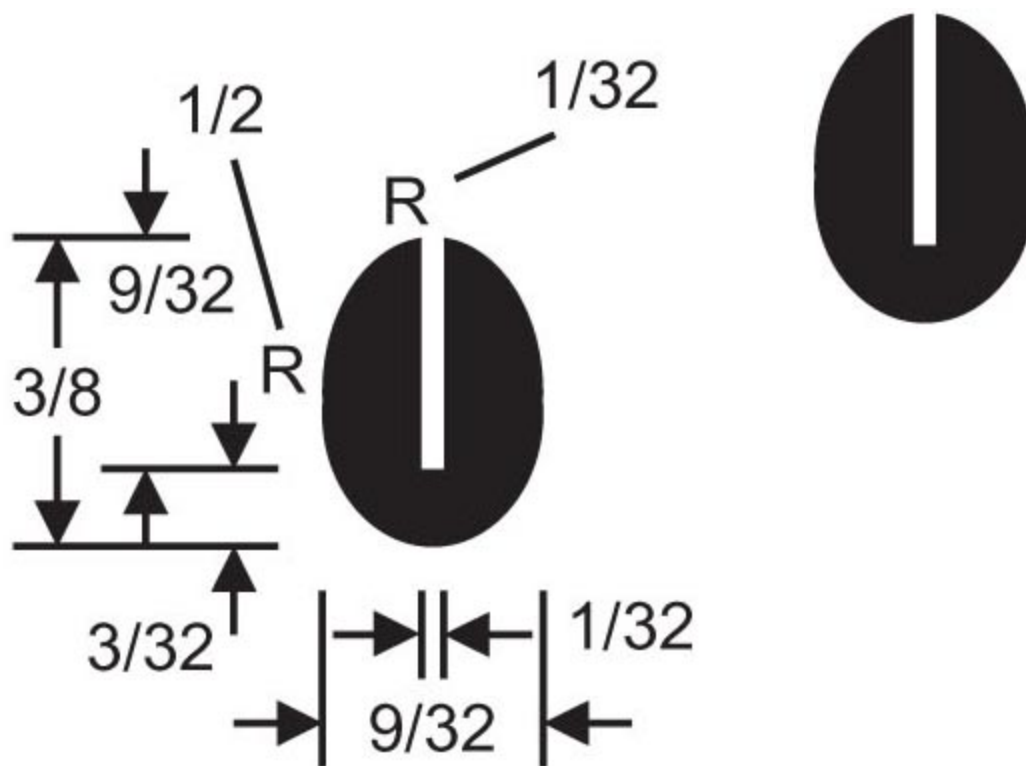

XU-0031-02

in Rounded U and P Channels

Specifications

HEIGHT (IN)	3/8
WIDTH (IN)	9/32
PRODUCT TYPE	Rounded U Channels
MANUFACTURER	RPM Mechanical, Inc.