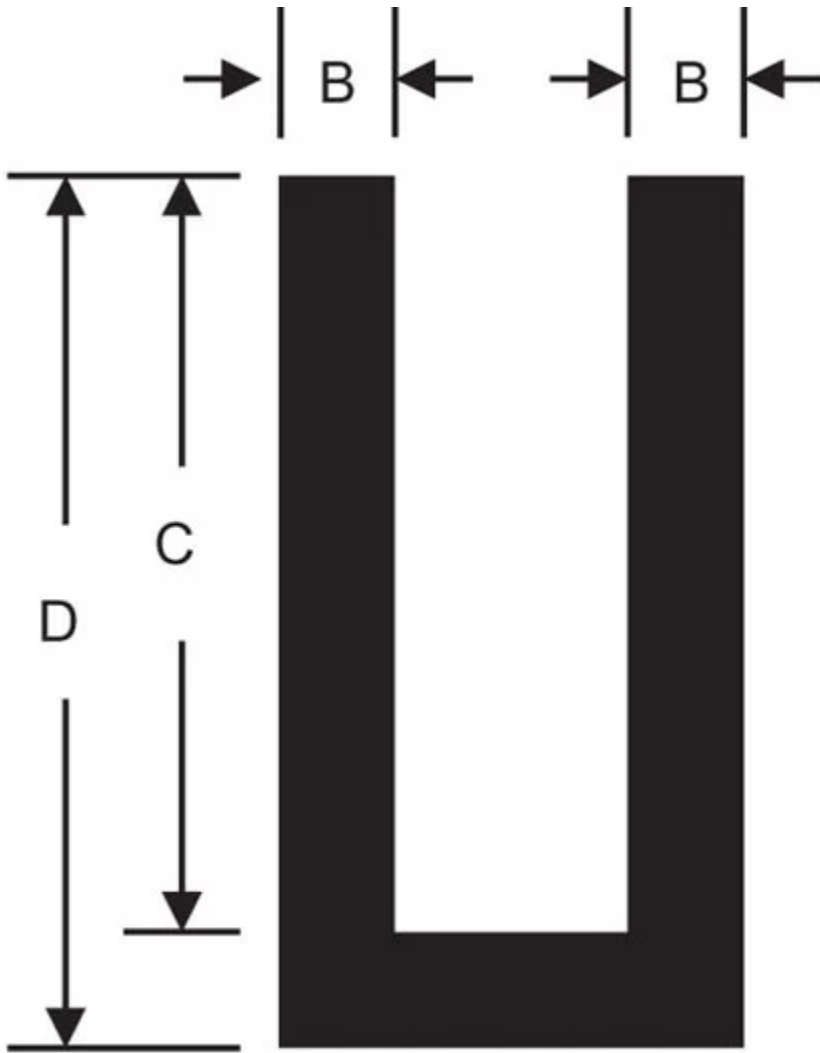

XU-0093-01

in Square U Channel

Specifications

TOTAL HEIGHT (C) (IN)	5/8
SLOT DIAMETER (A) (IN)	3/32
LEG WIDTH (B) (IN)	5/64
SLOT DEPTH (C) (IN)	7/16
PRODUCT TYPE	Square U Channel
MANUFACTURER	RPM Mechanical, Inc.
TOTAL HEIGHT (D) (IN)	5/8
TOTAL HEIGHT (D) (MM)	