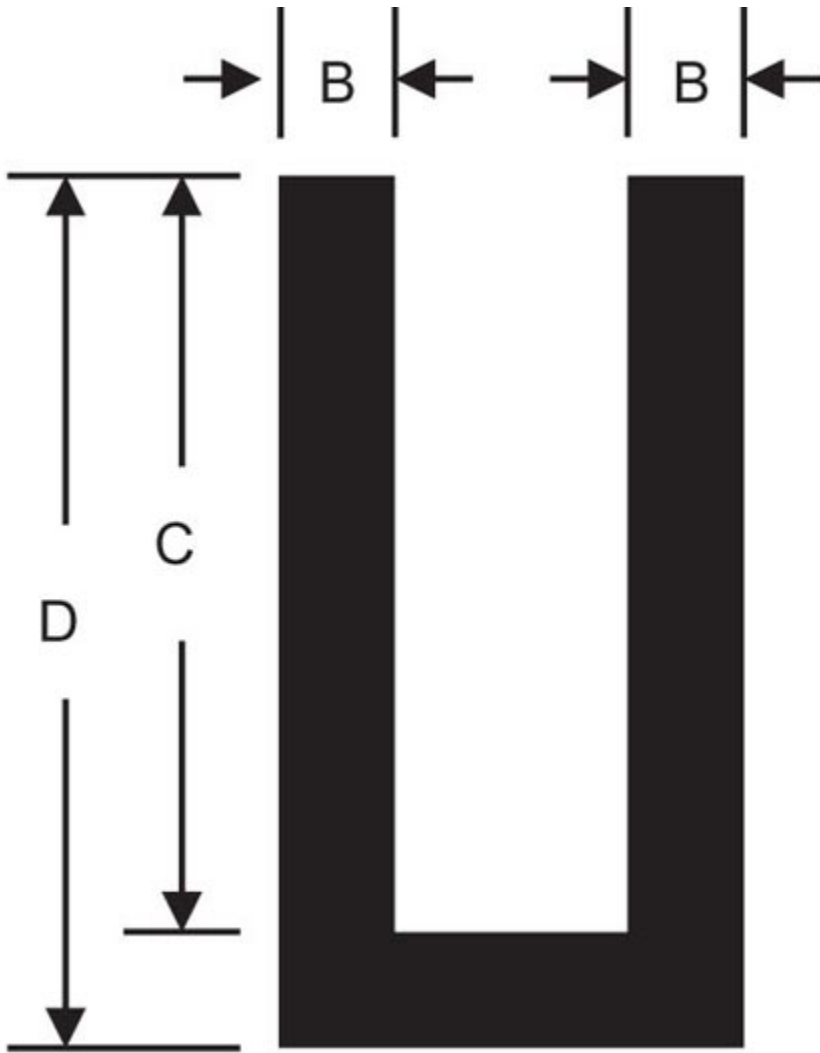

XU-0500-01

in Square U Channel

Specifications

TOTAL HEIGHT (C) (IN)	3/4
SLOT DIAMETER (A) (IN)	1/2
LEG WIDTH (B) (IN)	1/8
SLOT DEPTH (C) (IN)	5/8
PRODUCT TYPE	Square U Channel
MANUFACTURER	RPM Mechanical, Inc.
TOTAL HEIGHT (D) (IN)	3/4
TOTAL HEIGHT (D) (MM)	