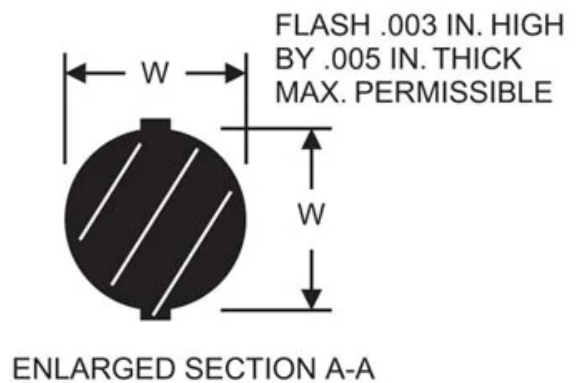

# AS568-019

in O-Ring

## Specifications

DUROMETER	
ITEM NAME	
NOMINAL I.D. (IN-)	13/16

TUBE SIZE O.D. (IN)	
ACTUAL SIZE I.D. (IN)	0.801
ACTUAL SIZE W (IN)	0.07
PRODUCT TYPE	O-Ring
MANUFACTURER	RPM Mechanical, Inc.
VOLUME (IN3)	0.0105
VOLUME (CM3)	0.172