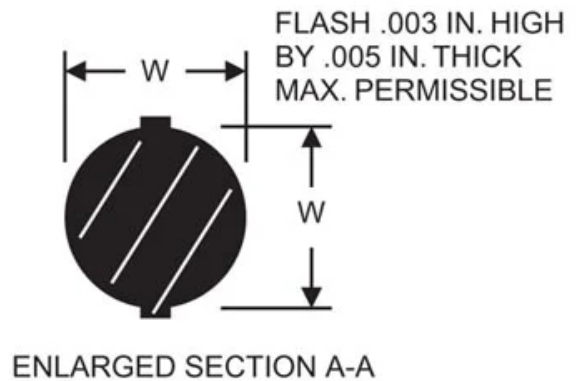

AS568-029

in O-Ring

Specifications

DUROMETER	
ITEM NAME	
NOMINAL I.D. (IN-)	1 1/2

TUBE SIZE O.D. (IN)	
ACTUAL SIZE I.D. (IN)	1.489
ACTUAL SIZE W (IN)	0.07
PRODUCT TYPE	O-Ring
MANUFACTURER	RPM Mechanical, Inc.
VOLUME (IN3)	0.0188
VOLUME (CM3)	0.308