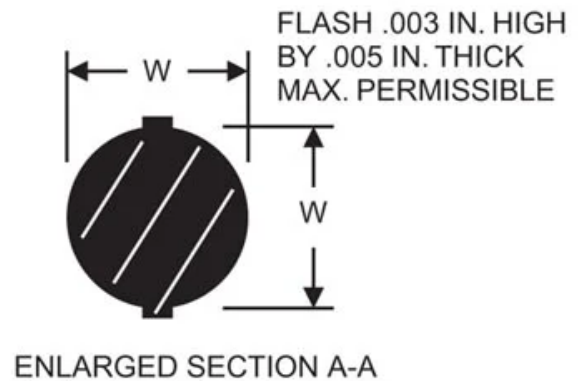

# AS568-032

in O-Ring

## Specifications

DUROMETER	
ITEM NAME	
NOMINAL I.D. (IN-)	1 7/8

TUBE SIZE O.D. (IN)	
ACTUAL SIZE I.D. (IN)	1.864
ACTUAL SIZE W (IN)	0.07
PRODUCT TYPE	O-Ring
MANUFACTURER	RPM Mechanical, Inc.
VOLUME (IN3)	0.0234
VOLUME (CM3)	0.383