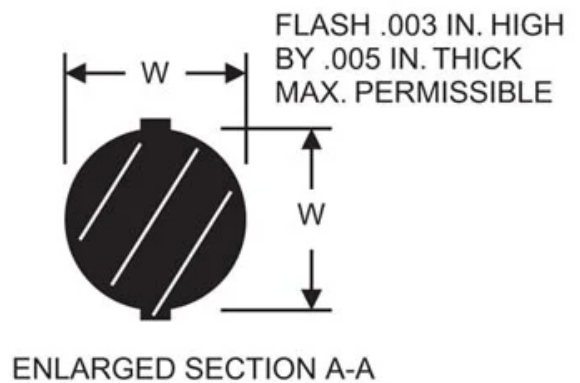

# AS568-106

in O-Ring

## Specifications

|                    |      |
|--------------------|------|
| DUROMETER          |      |
| ITEM NAME          |      |
| NOMINAL I.D. (IN-) | 3/16 |
|                    |      |

|                       |                      |
|-----------------------|----------------------|
| TUBE SIZE O.D. (IN)   |                      |
| ACTUAL SIZE I.D. (IN) | 0.174                |
| ACTUAL SIZE W (IN)    | 0.103                |
| PRODUCT TYPE          | O-Ring               |
| MANUFACTURER          | RPM Mechanical, Inc. |
| VOLUME (IN3)          | 0.0073               |
| VOLUME (CM3)          | 0.12                 |