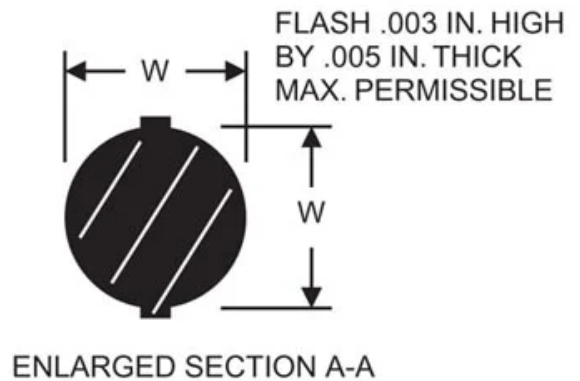

# AS568-117

in O-Ring

## Specifications

DUROMETER	
ITEM NAME	
NOMINAL I.D. (IN-)	13/16

TUBE SIZE O.D. (IN)	
ACTUAL SIZE I.D. (IN)	0.799
ACTUAL SIZE W (IN)	0.103
PRODUCT TYPE	O-Ring
MANUFACTURER	RPM Mechanical, Inc.
VOLUME (IN3)	0.0236
VOLUME (CM3)	0.387