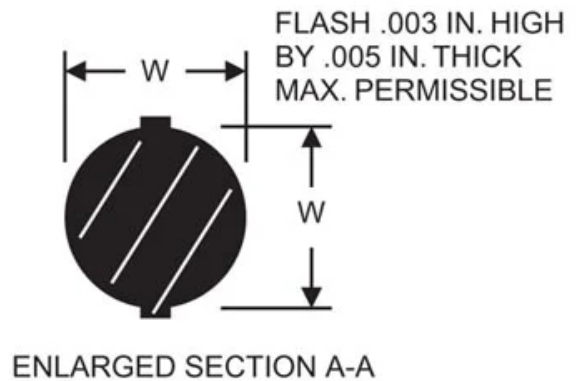

# AS568-143

in O-Ring

## Specifications

DUROMETER	
ITEM NAME	
NOMINAL I.D. (IN-)	2 7/16

TUBE SIZE O.D. (IN)	
ACTUAL SIZE I.D. (IN)	2.425
ACTUAL SIZE W (IN)	0.103
PRODUCT TYPE	O-Ring
MANUFACTURER	RPM Mechanical, Inc.
VOLUME (IN3)	0.0662
VOLUME (CM3)	1.085