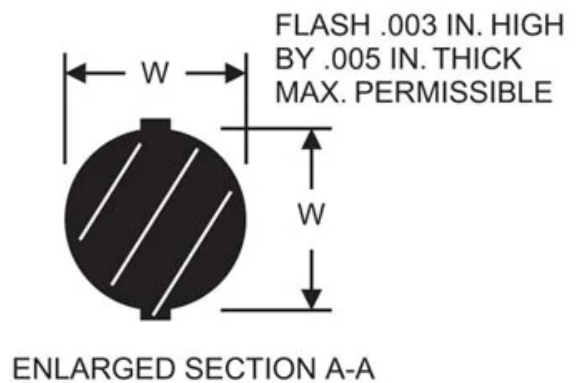

AS568-219

in O-Ring

Specifications

DUROMETER	
ITEM NAME	
NOMINAL I.D. (IN-)	1 5/16

TUBE SIZE O.D. (IN)	
ACTUAL SIZE I.D. (IN)	1.296
ACTUAL SIZE W (IN)	0.139
PRODUCT TYPE	O-Ring
MANUFACTURER	RPM Mechanical, Inc.
VOLUME (IN3)	0.0684
VOLUME (CM3)	1.121