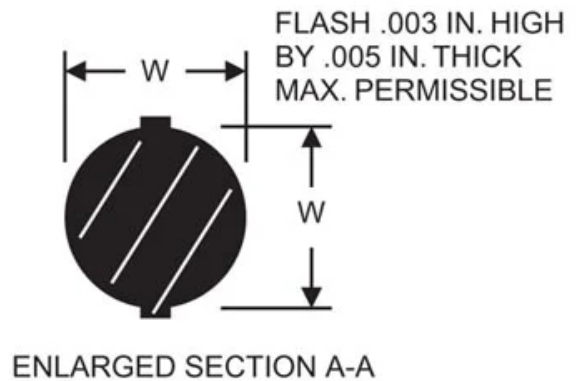

# AS568-239

in O-Ring

## Specifications

DUROMETER	
ITEM NAME	
NOMINAL I.D. (IN-)	3 5/8

TUBE SIZE O.D. (IN)	
ACTUAL SIZE I.D. (IN)	3.609
ACTUAL SIZE W (IN)	0.139
PRODUCT TYPE	O-Ring
MANUFACTURER	RPM Mechanical, Inc.
VOLUME (IN3)	0.1787
VOLUME (CM3)	2.928