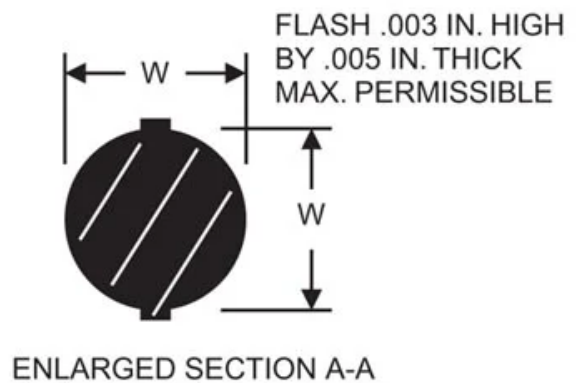

# AS568-265

in O-Ring

## Specifications

DUROMETER	
ITEM NAME	
NOMINAL I.D. (IN-)	7 3/4

TUBE SIZE O.D. (IN)	
ACTUAL SIZE I.D. (IN)	7.734
ACTUAL SIZE W (IN)	0.139
PRODUCT TYPE	O-Ring
MANUFACTURER	RPM Mechanical, Inc.
VOLUME (IN3)	0.3753
VOLUME (CM3)	6.15