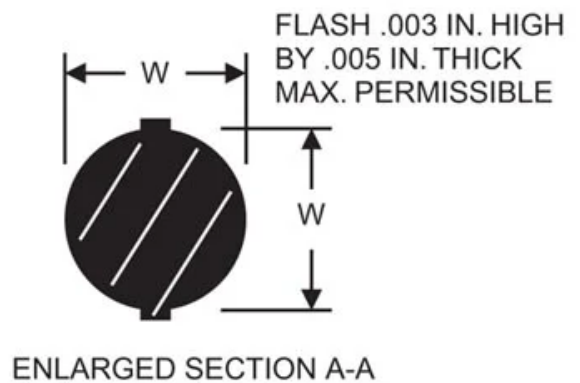

# AS568-266

in O-Ring

## Specifications

|                    |   |
|--------------------|---|
| DUROMETER          |   |
| ITEM NAME          |   |
| NOMINAL I.D. (IN-) | 8 |
|                    |   |

|                       |                      |
|-----------------------|----------------------|
| TUBE SIZE O.D. (IN)   |                      |
| ACTUAL SIZE I.D. (IN) | 7.984                |
| ACTUAL SIZE W (IN)    | 0.139                |
| PRODUCT TYPE          | O-Ring               |
| MANUFACTURER          | RPM Mechanical, Inc. |
| VOLUME (IN3)          | 0.3872               |
| VOLUME (CM3)          | 6.345                |