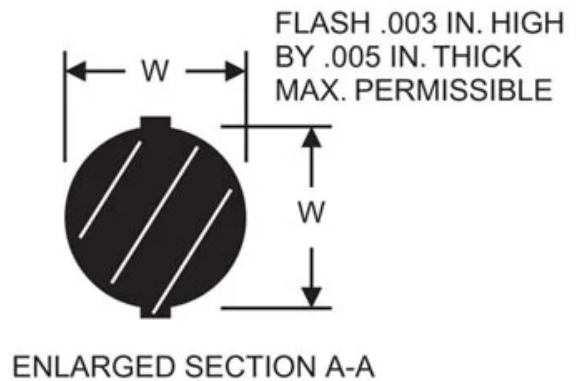

AS568-278

in O-Ring

Specifications

DUROMETER	
ITEM NAME	
NOMINAL I.D. (IN-)	12

TUBE SIZE O.D. (IN)	
ACTUAL SIZE I.D. (IN)	11.984
ACTUAL SIZE W (IN)	0.139
PRODUCT TYPE	O-Ring
MANUFACTURER	RPM Mechanical, Inc.
VOLUME (IN3)	0.5779
VOLUME (CM3)	9.47