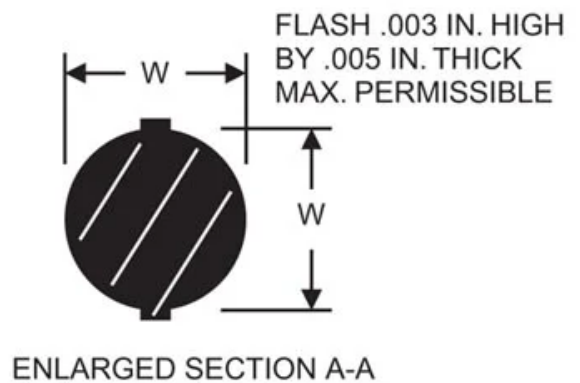

AS568-279

in O-Ring

Specifications

DUROMETER	
ITEM NAME	
NOMINAL I.D. (IN-)	13

TUBE SIZE O.D. (IN)	
ACTUAL SIZE I.D. (IN)	12.984
ACTUAL SIZE W (IN)	0.139
PRODUCT TYPE	O-Ring
MANUFACTURER	RPM Mechanical, Inc.
VOLUME (IN3)	0.6256
VOLUME (CM3)	10.252