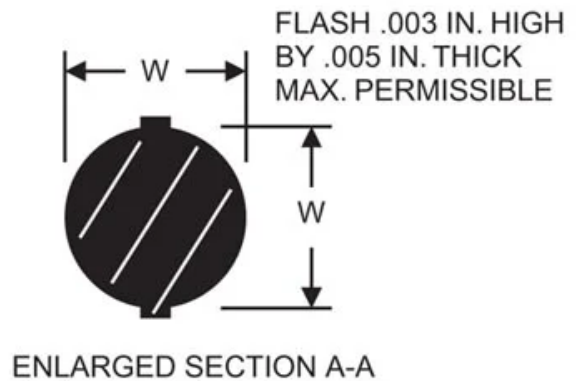

# AS568-328

in O-Ring

## Specifications

DUROMETER	
ITEM NAME	
NOMINAL I.D. (IN-)	1 7/8

TUBE SIZE O.D. (IN)	
ACTUAL SIZE I.D. (IN)	1.85
ACTUAL SIZE W (IN)	0.21
PRODUCT TYPE	O-Ring
MANUFACTURER	RPM Mechanical, Inc.
VOLUME (IN3)	0.2242
VOLUME (CM3)	3.674