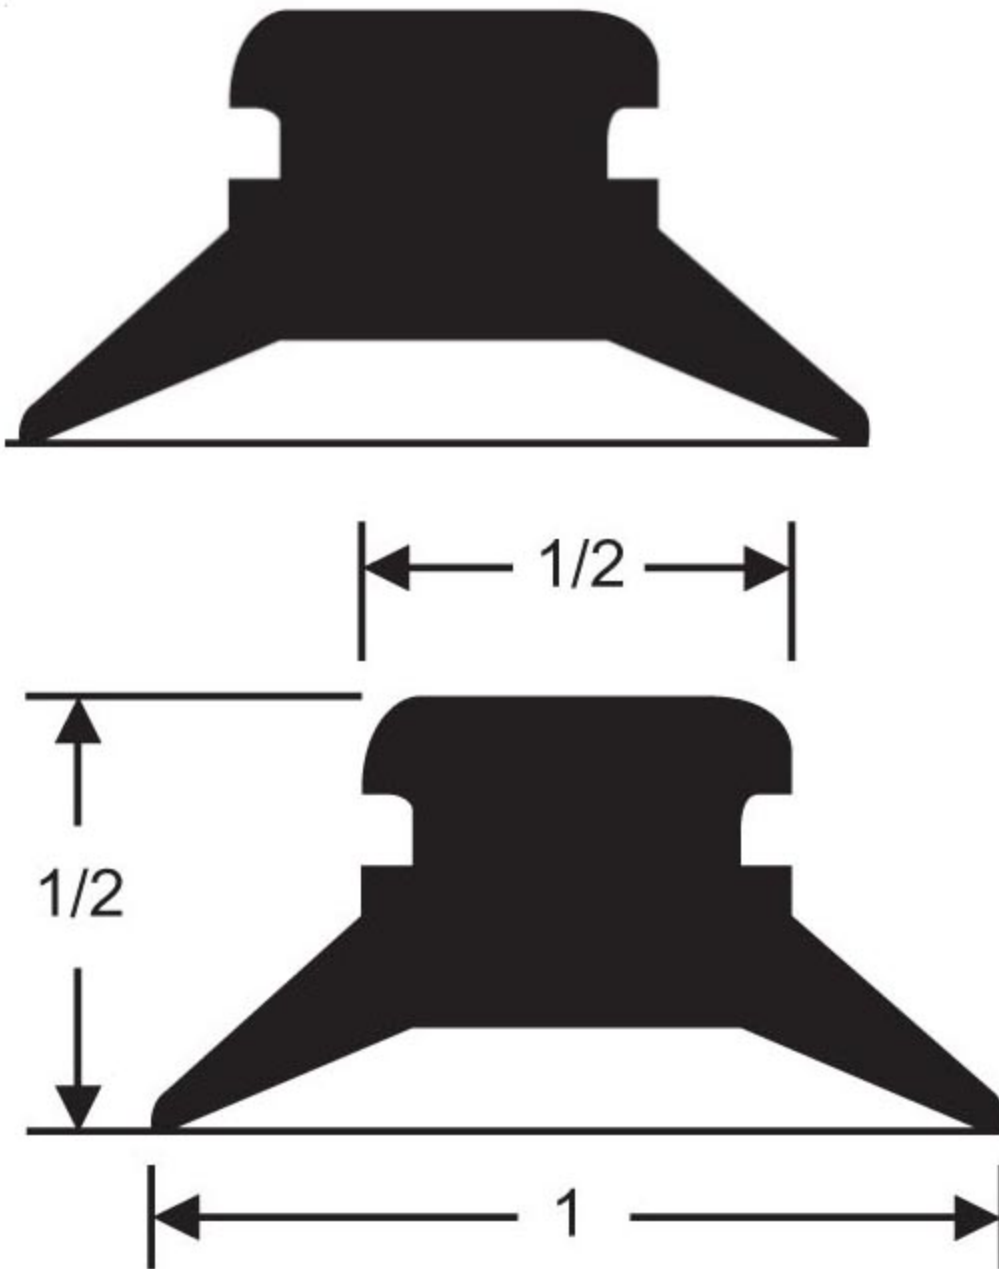

# 100-RH

in Suction Cups

HEIGHT (IN)	1/2
WIDTH (IN)	1
COLOR	
PRODUCT TYPE	
MANUFACTURER	RPM Mechanical, Inc.