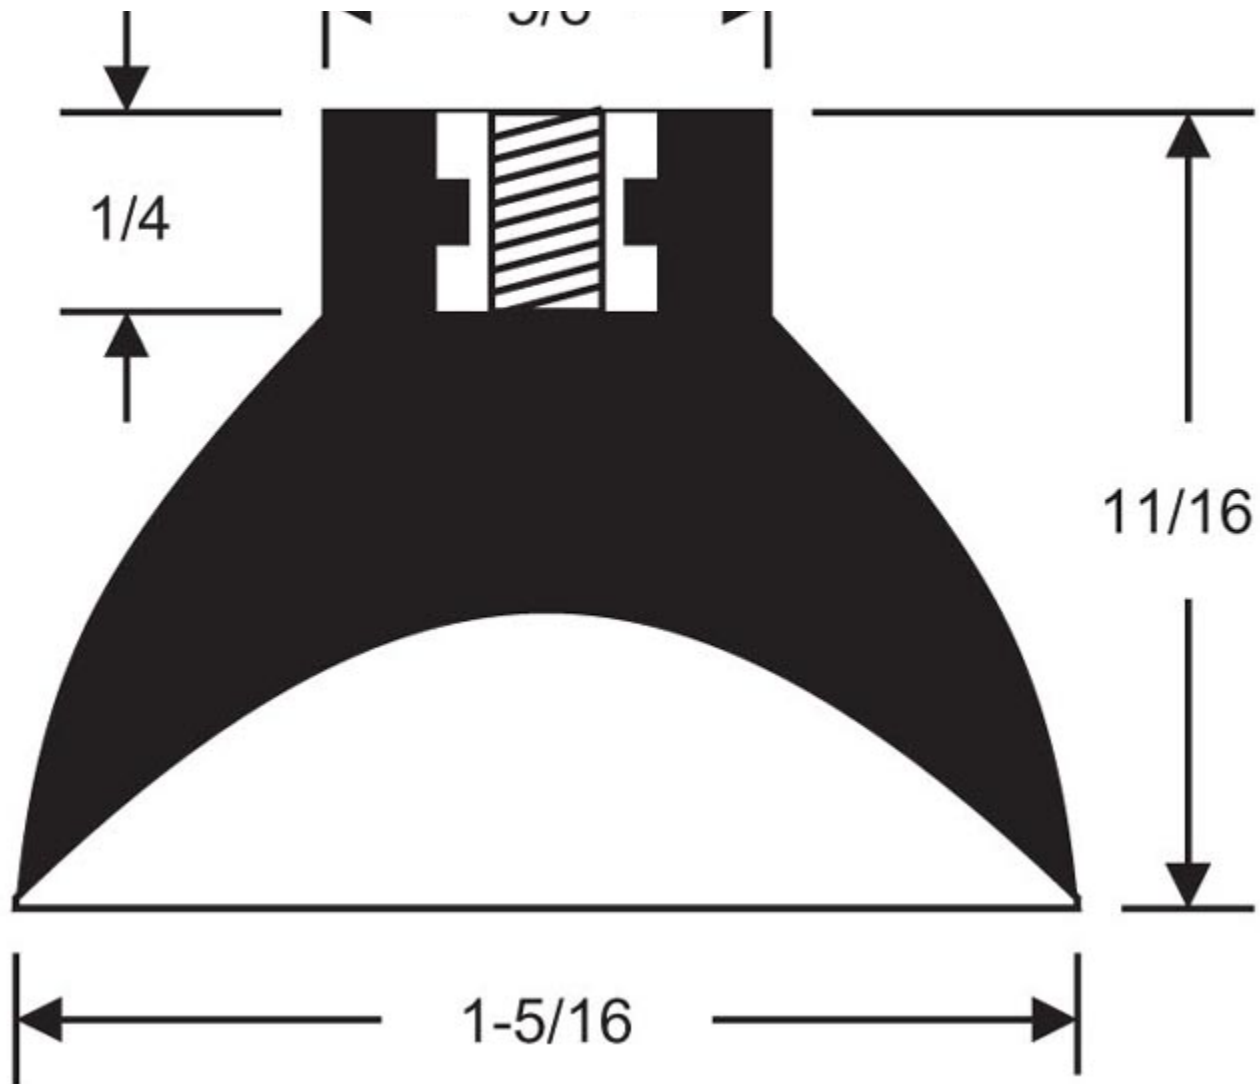

SC-1313-01

in Suction Cups

Specifications

| | |
|--------------|----------------------|
| DUROMETER | |
| HEIGHT (IN) | $11/16$ |
| WIDTH (IN) | $1\ 5/16$ |
| COLOR | |
| PRODUCT TYPE | |
| MANUFACTURER | RPM Mechanical, Inc. |