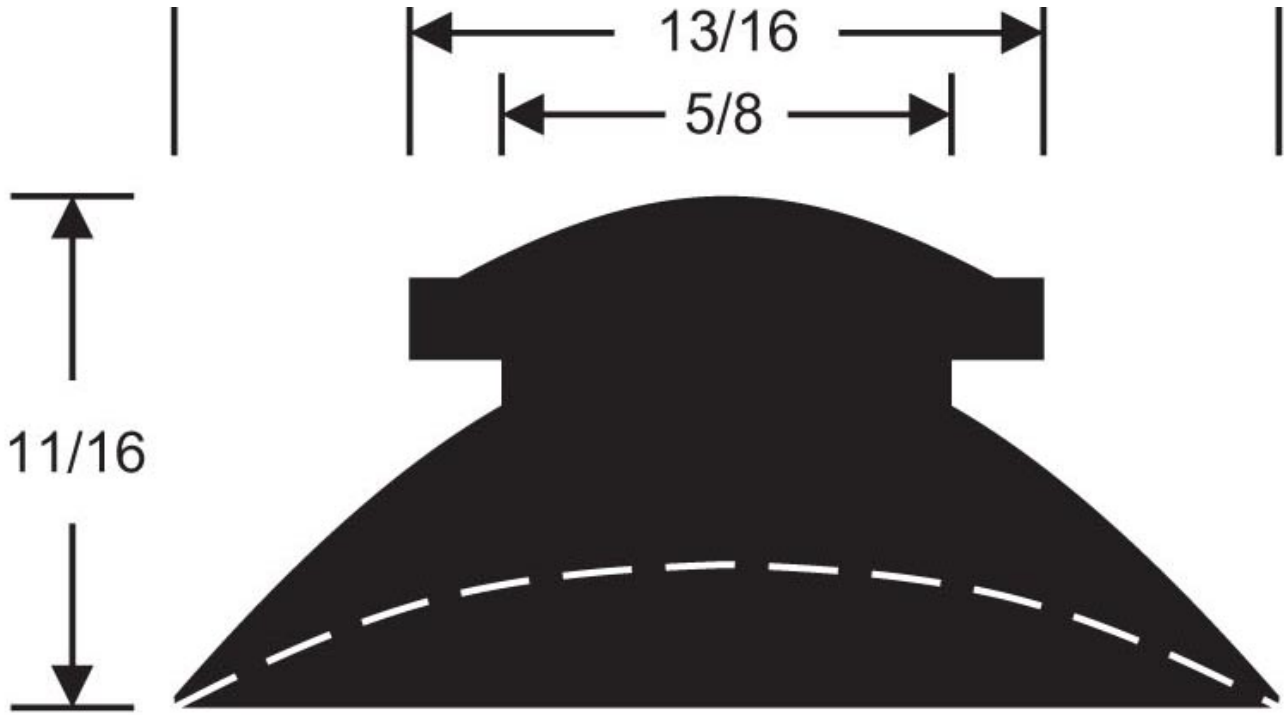

SC-1500-02

in Suction Cups

Specifications

DUROMETER	
HEIGHT (IN)	$11/16$
WIDTH (IN)	$1 \frac{1}{2}$
COLOR	
PRODUCT TYPE	
MANUFACTURER	RPM Mechanical, Inc.